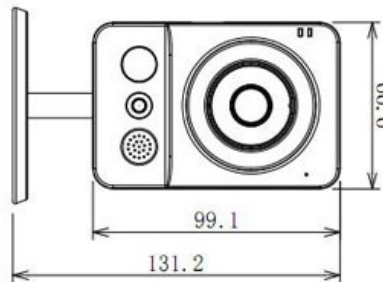

## 1 MP HD IR IP Cube Camera

### Main Features

- 1/4" 1 Megapixel CMOS Image Sensor
- H.264 & MJPEG dual-stream encoding
- Max 25/30fps@720P(1280×720)
- WiFi, DWDR, Day/Night, 3DNR, Auto iris, AWB, AGC, BLC
- 3.6mm fixed lens
- PIR Sensor Range upto 6Mtr.
- IR Range of 10 Mtr.
- CE, FCC & RoHS Certified

### Specification

1/4" 1 Megapixel CMOS  
 0.1lux/F1.2  
 Auto/Manual 1/3(4)~1/10000  
 BLC / HLC / DWDR  
 3.6mm  
 Auto/Manual  
 BLC / HLC / DWDR  
 H.264/MJPEG  
 more than 50dB  
 Main Stream: 720P(1~25/30fps), Extra Stream: D1/CIF(1 ~ 25/30fps)  
 720P(1280x720)/D1/CIF  
 Up to 4 areas  
 Auto(ICR) / Color / B/W  
 Built-in Mic  
 G.711a / G.711u / PCM  
 Built-in speaker  
 1 Ch.  
 Up to 6m  
 1 Ch.  
 Yes  
 IPv4/IPv6, HTTP, SSL, TCP/IP, UDP, UPnP, ICMP, IGMP, SNMP, RTSP, RTP, SMTP, NTP, DHCP, DNS, PPPOE, DDNS, FTP, IP Filter, QoS, Bonjour, ONVIF Ver. 2.0  
 RJ-45(10/100Base-T)/ Wi-Fi(802.11b/g)  
 10 users  
 iPhone, iPad, Android, Windows Phone  
 IR Range of 10Mtr.  
 Max 64GB  
 -30°C~+60°C, Less than 95%RH  
 DC12V  
 <4W  
 CE, FCC, RoHS  
 66.6mm × 99.5mm × 131.2mm