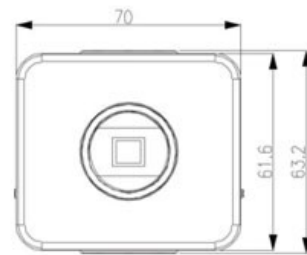

**CP- UNC-BE20-M****2 MP Full HD IP Box Camera****Main Features**

- 1/2.8" 2Megapixel PS CMOS Image Sensor
- H.264 & MJPEG dual-stream encoding
- Max 25/30fps@1080P(1920×1080)
- DWDR, Day/Night(ICR), 3D-DNR, AWB, AGC, BLC
- Max 64GB Micro SD Card for Local Storage
- C/CS Mount Lens
- Supports PoE
- Mobile Software: iCMOB, gCMOB, wCMOB
- CMS Software: KVMS Pro, vOptimus Pro

## 2 MP Full HD IP Box Camera

### Specification

1/2.8" 2Megapixel CMOS  
 Color: 0. 1Lux / F1.2, B/W: 0.01Lux/F1.2  
 Auto/Manual, 1/3(4)~1/10000s  
 Auto  
 C/CS Mount Lens  
 Auto/Manual  
 H.264/MJPEG  
 More than 50 dB  
 BLC / HLC / DWDR  
 Main Stream:1080P/720P(1 ~ 25/30fps), Extra Stream: D1/CIF(1 ~ 25/30fps)  
 1080P(1920×1080) /720P(1280×720) /D1(704×576) / CIF(352×288)  
 Up to 4 areas  
 Auto(ICR)/Color/B/W  
 1 Ch.  
 1 Ch.  
 G.711a / G.711u / PCM  
 1 Ch.  
 1 Ch.  
 1 RS485, 1 RJ45  
  
 IPv4/IPv6, HTTP, HTTPS, SSL, TCP/IP, UDP, UPnP, ICMP, IGMP, SNMP,RTSP, RTP, SMTP, NTP, DHCP, DNS, PPPOE, DDNS, FTP, IP Filter, QoS, Bonjour, ONVIF Profile S  
  
 RJ-45 (10/100Base-T)  
 10 users  
 iPhone, iPad, Android, Windows Phone  
 Micro SD, Max 64GB  
 -10°C~+60°C, ≤90%  
 DC12V/AC24V, PoE(802.3af)  
 <3.5W  
 CE, FCC and RoHS  
 70mm×63.2mm×149.5mm  
 650g