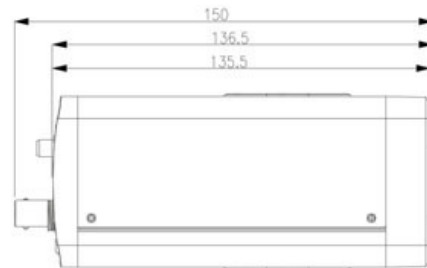

**CP- UNC-BE20-M****2 MP Full HD IP Box Camera****Main Features**

- 1/2.8" 2Megapixel PS CMOS Image Sensor
- H.264 & MJPEG dual-stream encoding
- Max 25/30fps@1080P(1920×1080)
- DWDR, Day/Night(ICR), 3D-DNR, AWB, AGC, BLC
- Max 64GB Micro SD Card for Local Storage
- C/CS Mount Lens
- Supports PoE
- Mobile Software: iCMOB, gCMOB, wCMOB
- CMS Software: KVMS Pro, vOptimus Pro

## 2 MP Full HD IP Box Camera

### Specification

1/2.8" 2Megapixel CMOS  
 Color: 0. 1Lux / F1.2, B/W: 0.01Lux/F1.2  
 Auto/Manual, 1/3(4)~1/10000s  
 Auto  
 C/CS Mount Lens  
 Auto/Manual  
 H.264/MJPEG  
 More than 50 dB  
 BLC / HLC / DWDR  
 Main Stream:1080P/720P(1 ~ 25/30fps), Extra Stream: D1/CIF(1 ~ 25/30fps)  
 1080P(1920×1080) /720P(1280×720) /D1(704×576) / CIF(352×288)  
 Up to 4 areas  
 Auto(ICR)/Color/B/W  
 1 Ch.  
 1 Ch.  
 G.711a / G.711u / PCM  
 1 Ch.  
 1 Ch.  
 1 RS485, 1 RJ45  
  
 IPv4/IPv6, HTTP, HTTPS, SSL, TCP/IP, UDP, UPnP, ICMP, IGMP, SNMP,RTSP, RTP, SMTP, NTP, DHCP, DNS, PPPOE, DDNS, FTP, IP Filter, QoS, Bonjour, ONVIF Profile S  
  
 RJ-45 (10/100Base-T)  
 10 users  
 iPhone, iPad, Android, Windows Phone  
 Micro SD, Max 64GB  
 -10°C~+60°C, ≤90%  
 DC12V/AC24V, PoE(802.3af)  
 <3.5W  
 CE, FCC and RoHS  
 70mm×63.2mm×149.5mm  
 650g