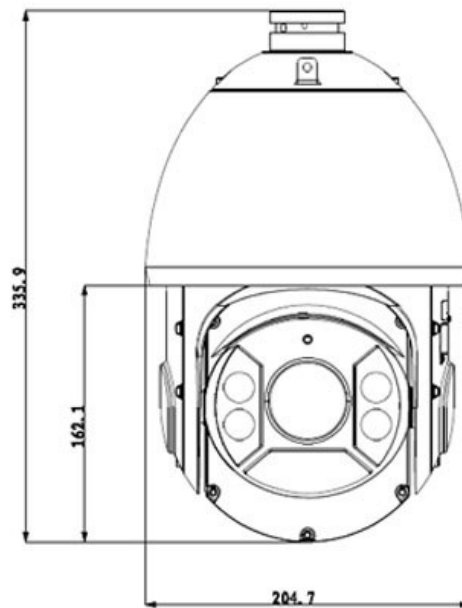

CP- UVP-2013L10

1 MP 720P HDCVI IR PTZ Camera

CP PLUS
CORAL