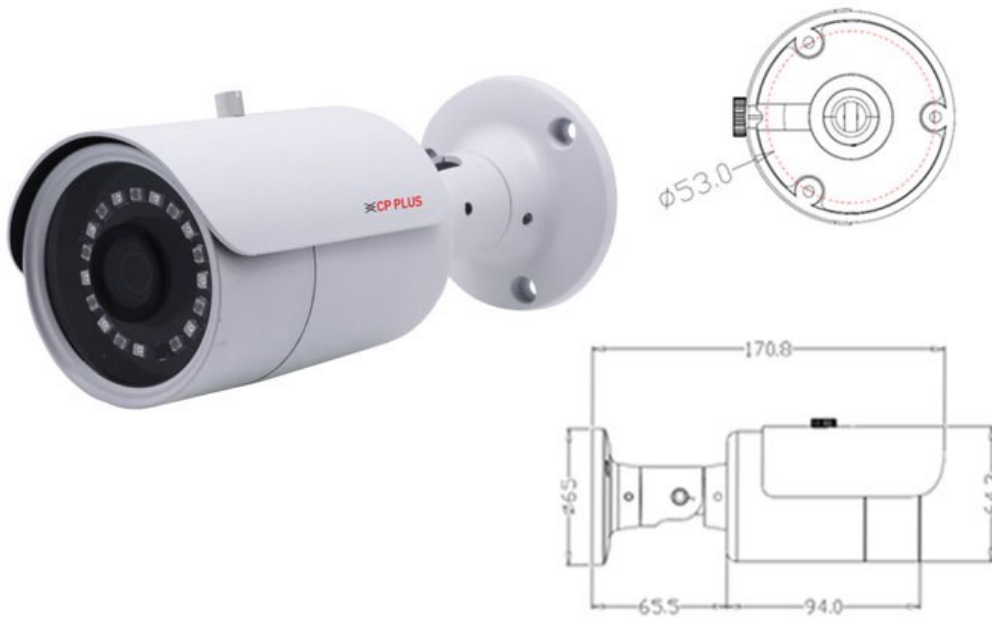

CP- GTC-T20L3-V3**2 MP Astra HD IR Bullet Camera - 30 Mtr.****Astra** HD
camera**Main Features**

- 1/2.7" 2 MP HQIS Pro Image Sensor
- 25/30fps@ 2MP
- Day/Night (ICR), AWB, AGC, BLC
- Plug-n-Play HD/SD Camera
- 6mm Lens(3.6mm Optional)
- Equipped with fine IR LEDs for clearer night vision
- IR Range of 30 Mtr., IP66
- Compatible with HDx, AHD, HDCVI, CVBS and HDTVI DVRs

CP- GTC-T20L3-V3

2 MP Astra HD IR Bullet Camera - 30 Mtr.

Astra HD
camera

Feature

Image Sensor
Minimum Illumination
Shutter Speed
White Balance
Gain Control (AGC)
Lens
S/N Ratio
Back Light Compensation
Video Output
Resolution
Frame Rate
ICR
Gamma Correction
IR
No. of IR LEDs
Operating Temperature
Humidity
Power Source
Power Consumption
Weatherproof Standard
Dimension
Weight

Specification

1/2.7" 2 MP HQIS Pro Image Sensor
Color(0.1Lux),White and Black(0.01Lux IR LED On)
1/50s(1/60s)-1/100,000s (Auto/Fixed)
Auto
Auto
6mm (3.6mm Optional)
≥52dB
Auto
1.0Vp-p Composite Output (75Ω / BNC), HD-AHD(1080P)\ HD-TVI(1080P)\ HD-CVI(1080P)\ CVBS
2 MP
30fps (60Hz) ,25fps(50Hz)
Support
0.45
IR Range of 30 Mtr.
18pcs
-20°C~+55°C
10% ~ 90% (humidity) , ≤95% RH no dew
DC12V(+/-10%)
0.4W(2.5W after IR LED Powered on)
IP66
170.8mm x 65mm x 65mm
0.35 Kg.