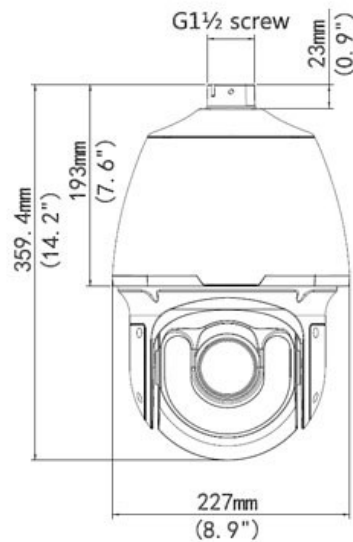

CP- VNP-3321L20-DAS**2MP Full HD WDR Network IR PTZ Camera - 200 Mtr.****INDIGO****Main Features**

- 1/2.8" 2 MP PS Image Sensor
- Max.60 fps@1080P (1920×1080)
- Powerful 33x Optical Zoom
- WDR(120 dB), Day/Night (ICR), Digital De-fog, EIS, BLC, HLC, AWB
- Ultra H.265, H.265, H.264, MJPEG Triple Stream Supported
- Up to 1024 Presets, Preset patrol, route patrol, Recorded patrol
- Max 240°/s pan speed, 360° endless pan rotation
- Built-in 2/1 alarm in/out, IP66
- IR Range of 200 Mtr., Micro SD Card
- Supports Instastream technology, save disk space and bandwidth upto 70%
- Mobile Software: Android, iOS
- CMS Software: IVMS

Specification

1/2.8" 2MP CMOS Starlight Technology
1 BNC, impedance 75 Ω; amplitude 1 V [p-p]
More than 52dB
Colour: 0.002 Lux (F1.6, AGC ON) 0 Lux with IR on
4.5mm ~ 148.5 mm
Auto / Manual
Auto / Manual
62.93° (wide) ~ 3.76° (tele)
Auto/Manual; F1.6 ~ F5.3
Auto/Manual; shutter time: 1/6 s ~ 1/100000 s
Auto / Manual
BLC / HLC / WDR(120dB)
33x
Supports
360° endless, Pan Speed: 0.1°/s ~ 240°/s
-15° ~ +90° (auto reverse), Tilt Speed: 0.1° ~ 160°/sec
1024
Pan: 300° /s; Tilt: 240° /s
IR Range upto 200m, Digital De-Fog, EIS, Up to 1024 Presets, Preset patrol, Route patrol, Recorded patrol
Up to 8 areas
IR-cut filter with auto switch (ICR)
Ultra H.265, H.265, H.264, MJPEG
1080P (1920×1080):Max.60 fps , Triple Stream
1080P (1920×1080): Max.60 fps , 1080P (1920×1080): Max.15 fps , D1 (720×576): Max.8 fps
1080P (1920×1080) : Max.60 fps , 720P (1280×720): Max.30 fps , D1 (720×576): Max.15 fps
G.711a
Two way Talk Supported
10M/100M Base-TX Ethernet, 1 RS485
Intrusion, crossing line, motion detection, Auto tracking, Audio detection, Face detection, People counting