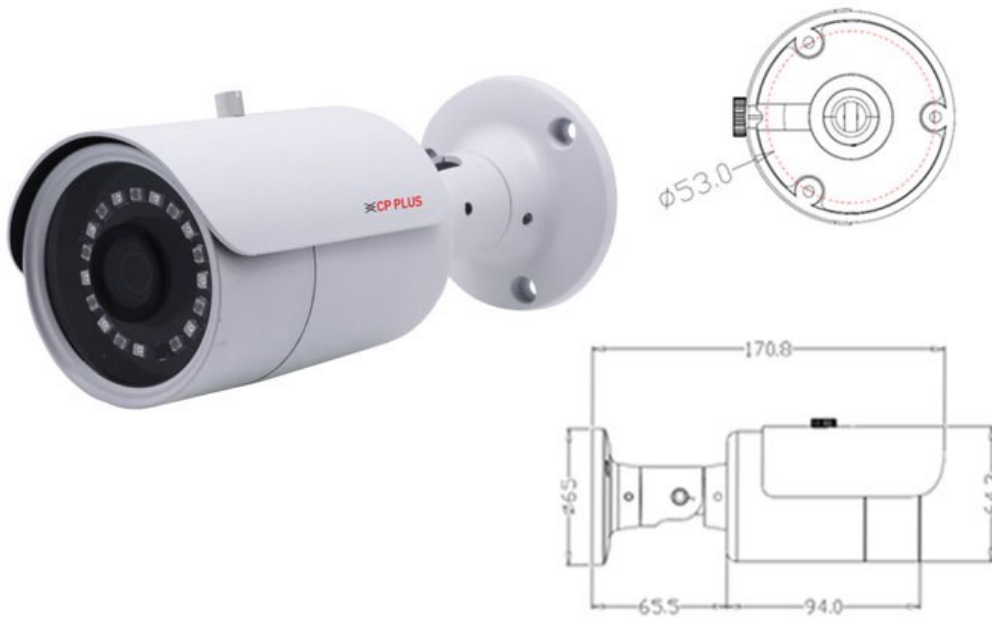

**CP- VAC-T20L3****2 MP Full HD IR Bullet Camera - 30 Mtr.****INDIGO****Main Features**

- 2 MP HQIS Pro Image Sensor
- 25/30fps@2MP
- Day/Night (ICR), AWB, AGC, BLC
- Plug-n-Play HD/SD Camera
- 6 mm Lens
- Equipped with fine IR LEDs for clearer night vision
- IR Range of 30 Mtr. , IP66
- Compatible with HDx, AHD, HDCVI, CVBS and HDTVI DVRs

# CP- VAC-T20L3

2 MP Full HD IR Bullet Camera - 30 Mtr.

## Feature

Image Sensor  
Minimum Illumination  
Shutter Speed  
White Balance  
Gain Control (AGC)  
Lens  
Back Light Compensation  
S/N Ratio  
Video Output  
Resolution  
ICR  
Gamma Correction  
IR  
No. of IR LEDs  
Operating Temperature  
Humidity  
Power Source  
Power Consumption  
Weatherproof Standard  
Dimension  
Weight

## Specification

1/2.7" 2 MP HQIS Pro Image Sensor  
Color(0.1Lux), (0 Lux IR LED On)  
1/50s(1/60s)-1/100,000s (Auto/Fixed)  
Auto  
Auto  
6mm  
Auto  
≥36dB  
1.0Vp-p Composite Output (75Ω / BNC), HD-AHD(1080P)\ HD-TVI(1080P)\ HD-CVI(1080P)\ CVBS , CVI Default setting  
2MP (1920 × 1080)  
Support  
0.45  
IR Range of 30 Mtr.  
18pcs  
-20°C~ 50°C  
10% ~ 90% , ≤95% RH no dew  
DC12V(+/-10%)  
0.4W(2.5W after IR LED Powered on)  
IP66  
170.8mm x 65mm x 65mm  
0.35Kg.