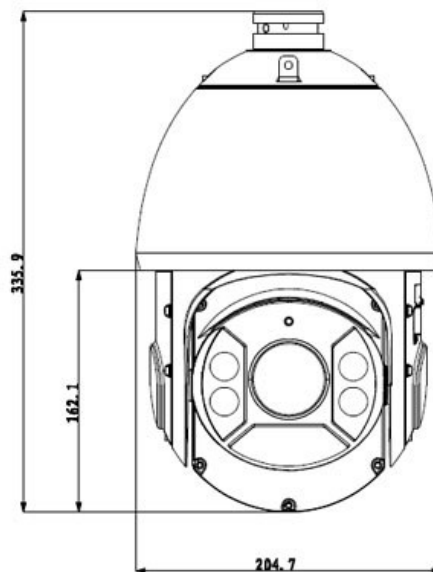

CP- UNP-F2521L15-DA

2MP 1080P IR IP PTZ Camera

Main Features

- 1/2.8" 2MP Exmor PS CMOS Image sensor
- Max. 50/60fps@1080P, 25/30/50/60fps@720P
- Powerful 25x Optical and 16x Digital zoom
- WDR(120dB), 3D DNR, Day/Night(ICR), Defog, ROI, EIS, AGC, BLC, HLC
- Up to 300 Presets, 8 auto scan, 8 tour, 5 pattern, 8 auto pan
- IR Range of 150 Mtr.
- Max 240° /s pan speed, 360° endless pan rotation
- Built-in 2/1 alarm in/out, IP66
- Mobile Software: iCMOB, gCMOB
- CMS Software: KVMS Pro, vOptimus Pro

Special Features
Privacy Masking
Power up Action
Idle Motion
Day/Night: IR Cut Filter
Video Compression
Video Streaming

Frame Rate
Audio Compression
Motion Detection

Specification

1/2.8" Exmor PS CMOS
1920(H) x 1080(V), 2 Megapixels
1 Channel
More than 55dB
Color: 0.005Lux@F1.6; 0Lux@F1.6 (IR on)
4.8mm~120mm
Auto, ATW, Indoor, Outdoor, Manual
Auto / Manual
100mm~ 1000mm
H: 59.2° ~ 2.4°
Auto / Manual
BLC / HLC / WDR(120dB)
25x
16x
0°~360° endless, Pan Speed: 0.1° ~ 160°/sec
-15° ~ 90° auto flip 180°, Tilt Speed: 0.1° ~120°/sec
Pan: 0.1° ~160° /s; Tilt: 0.1° ~120° /s
300
Pan: 240° /s; Tilt: 200° /s