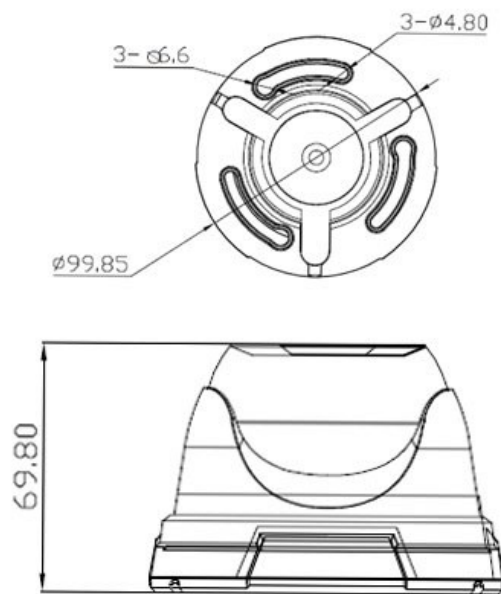

**CP- VCG-SD20L2****2 MP Full HD Cosmic IR Dome Camera - 20 Mtr.****COSMIC**  
HD CAMERA**Main Features**

- 1/2.7" 2 MP HQIS Pro Image sensor
- 25/30fps @ 1080P
- Day/Night(ICR), AWB, AGC, BLC
- Plug-n-Play HD/SD Camera
- 3.6mm Lens
- Equipped with fine IR LEDs for clearer night vision
- IR Range of 20 Mtr.
- Compatible with HDx, AHD, HDCVI, CVBS and HDTVI DVRs

**CP- VCG-SD20L2****2 MP Full HD Cosmic IR Dome Camera - 20 Mtr.****COSMIC**  
HD CAMERA**Feature**

Image Sensor  
Minimum Illumination  
Shutter Speed  
White Balance  
Lens  
Gain Control(AGC)  
Back Light Compensation  
S/N Ratio  
Resolution  
Video Output  
ICR  
IR  
No. of IR LEDs  
Operating Temperature  
Humidity  
Power Source  
Power Consumption  
Dimension  
Weight

**Specification**

1/2.7" 2 MP HQIS Pro Image Sensor  
Color(0.1Lux),White and Black(0.01Lux IR LED On)  
1/50s(1/60s)-1/100,000s (Auto/Fixed)  
Auto  
3.6mm  
Auto  
Auto  
≥52dB  
1080P@25 fps  
1.0Vp-p Composite Output (75Ω / BNC), HD-AHD(1080P)\ HD-TVI(1080P)\ HD-CVI(1080P)\  
Support  
IR Range of 20 Mtr.  
24pcsφ5mm  
-20°C~+55°C  
10% ~ 90% (humidity)  
DC12V(+/-10%)  
0.4W(2.5W after IR LED Powered on)  
99.85mm x 99.85mm x 69.80mm  
0.15 Kg.