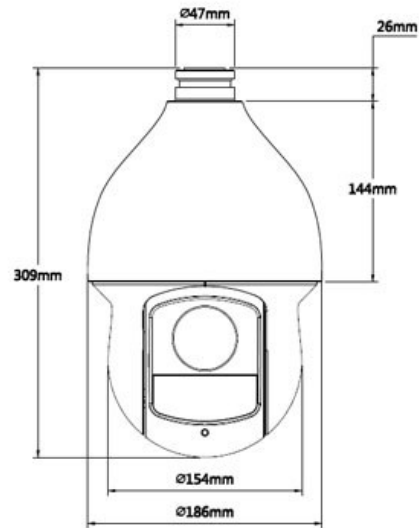

CP- UVP-20205L10**2 MP Full HD 20x HDCVI IR PTZ Dome Camera****Main Features**

- 1/2.8" Exmor HQIS Pro Image sensor
- Powerful 20x Optical and 16x Digital zoom
- BLC / HLC / DWDR
- Up to 300 presets, 5 auto scan, 8 tour, 5 pattern
- IR Range of 100 Mtr.
- Max 400°/s pan speed, 360° endless pan rotation
- Built-in 2/1 alarm in/out, IP66
- Mobile Software: iCMOB, gCMOB, wCMOB
- CMS Software: KVMS Pro, vOptimus Pro

CP- UVP-20205L10

2 MP Full HD 20x HDCVI IR PTZ Dome Camera

Feature

Image Sensor
 Effective Pixels
 Video Output
 S/N Ratio
 Minimum Illumination
 Focal Length
 Focus Control
 White Balance
 Close Focus Distance
 Angle of View
 Electronic Shutter
 AGC control
 Back Light Compensation
 Optical Zoom
 Digital Zoom
 Pan Travel
 Tilt Travel
 Presets
 Preset Speed
 Privacy Masking
 Special Features
 Power up Action
 Idle Motion
 Time Task
 Day/Night: IR Cut Filter
 Audio Streaming
 Networking
 Protocols
 Alarm
 Max Remote Users
 Smart Phone
 Operating Temperature

 **CP- UVP-20205L10****2 MP Full HD 20x HDCVI IR PTZ Dome Camera****Feature**

Weather Proof Standard

Dimension

Weight

Power Source

Power Consumption

Specification

IP66

Φ186.0(mm) x 310(mm)

3.5kg

AC24V/3A (±10%)

12W, 25W (IR on)