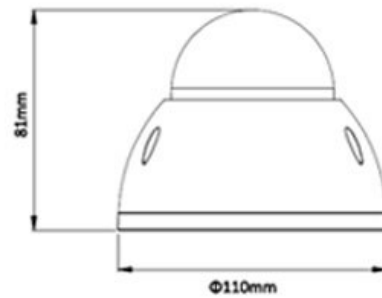

CP- UNC-VA30L3-M**3MP Full HD IR Vandal Dome Camera - 30Mtr.****Main Features**

- 1/3" 3MP PS CMOS Image Sensor
- Max 20fps@3M(2048×1536)&25/30fps@1080P(1920×1080)
- H.264 & MJPEG dual-stream encoding
- DWDR, Day/Night(ICR), Auto Iris, 3DNR, AWB, AGC, BLC
- 3.6mm fixed lens (6mm optional)
- IR Range of 30 Mtrs, IP67, IK10, Micro SD Card, PoE
- Mobile Software: iCMOB, gCMOB, wCMOB
- CMS Software: KVMS Pro, vOptimus Pro

CP- UNC-VA30L3-M

3MP Full HD IR Vandal Dome Camera - 30Mtr.

Feature

Image Sensor
Minimum Illumination
Shutter Speed
White Balance
Lens
Gain Control(AGC)
Back Light Compensation
S/N Ratio
Video Compression
Video Streaming
Resolution
Privacy Mask
ICR

Specification

1/3" 3MP Progressive scan CMOS
0.1Lux/F2.0(Color), 0Lux/F2.0(IR on)
Auto/Manual, 1s~1/100000s
Auto/Manual
3.6mm (6mm optional)
Auto/Manual
BLC/ HLC/ DWDR
More than 50dB
H.264/H.264H/H.264B/MJPEG
Main Stream: 3M(1 ~ 20fps)/1080P(1 ~ 25/30fps), Extra Stream: D1(1 ~ 25/30fps)
3M(2048x1536) / 1080P(1920x1080) / 720P(1280x720) / D1(704x576/704x480) / CIF
Up to 4 areas
Auto(ICR)/Color/B/W

iPhone, iPad, Android, Windows Phone

Max 128GB

-30°C~+60°C, Less than 95% RH

DC12V, PoE (802.3af)

<4.7W(IR ON)

IP67

Φ 110mm × 81mm

0.47kg