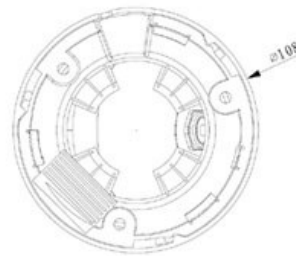

CP- UNC-DA30L3S**3 MP HD IP Dome Camera - 30Mtr.****Main Features**

- 1/3" 3MP PS CMOS Image Sensor
- Max 25fps@3MP, 25/30fps@1080P
- H.264 and MJPEG dual-stream encoding
- DWDR, Day/Night(ICR), Auto Iris, 3DNR, AWB, AGC, BLC
- 2.8mm fixed lens (3.6mm optional)
- Array Range of 30 Mtrs, IP67, PoE
- Mobile Software: iCMOB, gCMOB, wCMOB
- CMS Software: KVMS Pro, vOptimus Pro

CP- UNC-DA30L3S

3 MP HD IP Dome Camera - 30Mtr.

Feature

Image Sensor
Minimum Illumination
Shutter Speed
White Balance
Gain Control(AGC)
Lens
S/N Ratio
Back Light Compensation
Video Compression
Video Streaming
Resolution
Privacy Mask
ICR
Protocol
Ethernet
User Account
Smart Phone
IR
Operating Temperature
Power Source
Power Consumption
Weatherproof Standard
Dimension
Weight

Specification

1/3" 3MP Progressive scan CMOS
0. 1Lux/F2.0(Color), 0Lux/F2.0(IR on)
Auto/Manual, 1/3(4)~1/10000s
Auto/Manual
Auto/Manual
2.8mm fixed lens (3.6mm optional)
More than 50dB
BLC/ HLC/ DWDR
H.264 / MJPEG
Main Stream: 3M(1 ~ 25fps)/1080P(1 ~ 25/30fps), Extra Stream: D1/CIF(1 ~ 25/30fps)
3M(2048×1536)/1080P(1920×1080)/720P(1280×720)/ D1(704×576/704×480) /CIF
Up to 4 areas
Auto(ICR)/Color/B/W
HTTP;TCP;ARP;RTSP;RTP;UDP;SMTP;FTP;DHCP;DNS;DDNS;IPv4/v6;QoS;UPnP;NTP, ONVIF, CGI
RJ-45 (10/100Base-T)
20 Users
iPhone, iPad, Android, Windows Phone
IR Range of 30 Mtr.
-30°C~+60°C , Less than 95%RH
DC12V, PoE (802.3af)
<3.7W(IR on)
IP67
Φ108mm×84mm
0.25Kg(with package 0.38Kg)