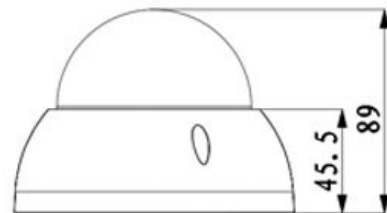

**CP-UNC-VA10L3S****1 MP HD IP Vandal Dome Camera - 30Mtr.****Main Features**

- 1/4" 1MP PS CMOS Image Sensor
- Max 25/30fps@720P
- H.264 and MJPEG dual-stream encoding
- DWDR, Day/Night (ICR), Auto Iris, 3DNR, AWB, AGC, BLC
- 2.8 mm fixed lens (3.6 mm optional)
- IR Range of 30 Mtrs, IP67, PoE
- Mobile Software: iCMOB, gCMOB
- CMS Software: KVMS Pro, vOptimus Pro

# CP- UNC-VA10L3S

1 MP HD IP Vandal Dome Camera - 30Mtr.