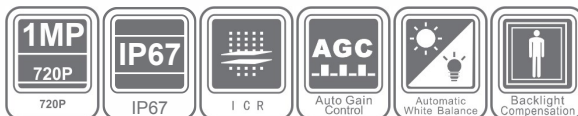

**CP-UNC-VA10L3S****1 MP HD IP Vandal Dome Camera - 30Mtr.****Main Features**

- 1/4" 1MP PS CMOS Image Sensor
- Max 25/30fps@720P
- H.264 and MJPEG dual-stream encoding
- DWDR, Day/Night (ICR), Auto Iris, 3DNR, AWB, AGC, BLC
- 2.8 mm fixed lens (3.6 mm optional)
- IR Range of 30 Mtrs, IP67, PoE
- Mobile Software: iCMOB, gCMOB
- CMS Software: KVMS Pro, vOptimus Pro

## Feature

Image Sensor  
Minimum Illumination  
Effective Pixels  
Shutter Speed  
White Balance  
Gain Control (AGC)  
Lens  
Video Compression  
Back Light Compensation  
S/N Ratio  
Video Streaming  
Resolution  
Privacy Mask  
ICR  
  
Protocol  
  
Ethernet  
User Account  
Smart Phone  
IR  
Operating Temperature  
Power Source  
Power Consumption  
Weatherproof Standard  
Dimension  
Weight

## Specification

1/4" 1MP Progressive scan CMOS  
0. 1Lux/F2.0 (Color), 0Lux/F2.0(IR on)  
1280(H) x 720(V)  
Auto/Manual, 1/3(4)~1/100000s  
Auto/Manual  
Auto/Manual  
2.8 mm (3.6 mm optional)  
H.264/ H.264H/ MJPEG  
BLC/ HLC/ DWDR  
More than 50dB  
Main Stream: 720P(1 ~ 25/30fps), Extra Stream: D1/CIF(1 ~ 25/30fps)  
720P(1280×720)/ D1(704×576/704×480) /CIF(352×288/352×240)  
Up to 4 areas  
Auto (ICR)/Color/B/W  
  
IPv4/IPv6, HTTP, HTTPS, SSL, TCP/IP, UDP, UPnP, ICMP, IGMP, SNMP, RTSP, RTP, SMTP, NTP, DHCP, DNS, PPPOE, DDNS, FTP, IP Filter, QoS, Bonjour, ONVIF, CGI  
  
RJ-45 (10/100Base-T)  
20 Users  
iPhone, iPad, Android Phone  
IR Range of 30 Mtr.  
-30°C~+60°C , Less than 95%RH  
DC12V, PoE (802.3af)  
<4.5W  
IP67 & IK10  
Φ110mm x 81mm  
0.33kg(with package 0.47kg)