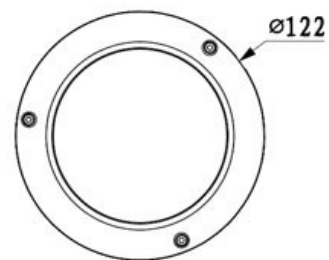

**CP-UNC-VA10L3S****1 MP HD IP Vandal Dome Camera - 30Mtr.****Main Features**

- 1/4" 1MP PS CMOS Image Sensor
- Max 25/30fps@720P
- H.264 and MJPEG dual-stream encoding
- DWDR, Day/Night (ICR), Auto Iris, 3DNR, AWB, AGC, BLC
- 2.8 mm fixed lens (3.6 mm optional)
- IR Range of 30 Mtrs, IP67, PoE
- Mobile Software: iCMOB, gCMOB
- CMS Software: KVMS Pro, vOptimus Pro

# CP- UNC-VA10L3S

1 MP HD IP Vandal Dome Camera - 30Mtr.

## Specification

1/4" 1MP Progressive scan CMOS  
0. 1Lux/F2.0 (Color), 0Lux/F2.0(IR on)  
1280(H) x 720(V)  
Auto/Manual, 1/3(4)~1/100000s  
Auto/Manual  
Auto/Manual  
2.8 mm (3.6 mm optional)  
H.264/ H.264H/ MJPEG  
BLC/ HLC/ DWDR  
More than 50dB  
Main Stream: 720P(1 ~ 25/30fps), Extra Stream: D1/CIF(1 ~ 25/30fps)  
720P(1280×720)/ D1(704×576/704×480) /CIF(352×288/352×240)  
Up to 4 areas  
Auto (ICR)/Color/B/W  
  
IPv4/IPv6, HTTP, HTTPS, SSL, TCP/IP, UDP, UPnP, ICMP, IGMP, SNMP, RTSP, RTP, SMTP, NTP, DHCP, DNS, PPPOE, DDNS, FTP, IP Filter, QoS, Bonjour, ONVIF, CGI  
  
RJ-45 (10/100Base-T)  
20 Users  
iPhone, iPad, Android Phone  
IR Range of 30 Mtr.  
-30°C~+60°C , Less than 95%RH  
DC12V, PoE (802.3af)  
<4.5W  
IP67 & IK10  
Φ110mm x 81mm  
0.33kg(with package 0.47kg)