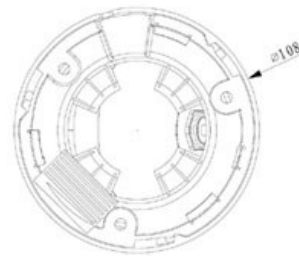

CP- UNC-DA20L3S

2 MP Full HD IR Dome Camera - 30Mtr.

Main Features

- 1/2.7" 2MP HQIS Pro Image Sensor
- Max 25/30fps@2MP
- H.264 and MJPEG dual-stream encoding
- DWDR, Day/Night (ICR), Auto Iris, 3DNR, AWB, AGC, BLC
- 3.6mm fixed lens (6mm optional)
- IR Range of 30 Mtrs, IP67, PoE
- Mobile Software: iCMOB, gCMOB, wCMOB
- CMS Software: KVMS Pro, vOptimus Pro