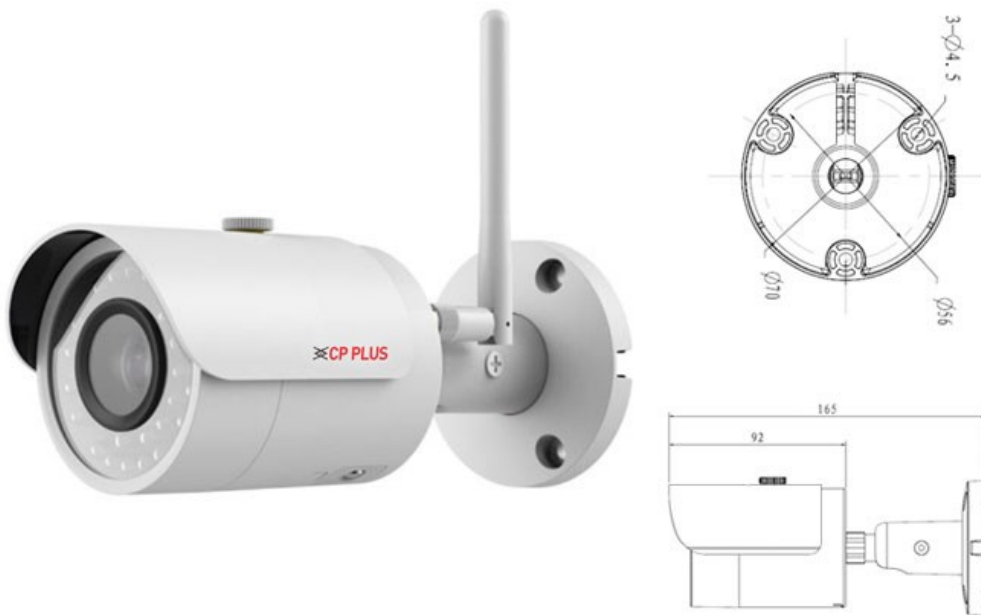

CP- UNC-TA30L3-MW**3MP Full HD WiFi IR Bullet Camera - 30Mtr.****Main Features**

- 1/3" 3MP PS CMOS Image Sensor
- Max 20fps@3M(2048×1536)&25/30fps@1080P(1920×1080)
- H.264 & MJPEG dual-stream encoding
- Wi-Fi support
- DWDR, Day/Night(ICR), Auto Iris, 3DNR, AWB, AGC, BLC
- 3.6mm Lens (2.8mm optional)
- IR Range of 30 Mtrs, IP67, Micro SD Card
- Mobile Software: iCMOB, gCMOB, wCMOB
- CMS Software: KVMS Pro, vOptimus Pro

CP- UNC-TA30L3-MW

3MP Full HD WiFi IR Bullet Camera - 30Mtr.

Feature

Image Sensor

Minimum Illumination

Shutter Speed

White Balance

Gain Control(AGC)

Lens

Back Light Compensation

S/N Ratio

Video Compression

Video Streaming

Resolution

Privacy Mask

ICR

Power Source

Power Consumption

Weatherproof Standard

Dimension

Weight

Specification

1/3" 3MP Progressive scan CMOS

0.1Lux/F2.0(Color), 0Lux/F2.0(IR on)