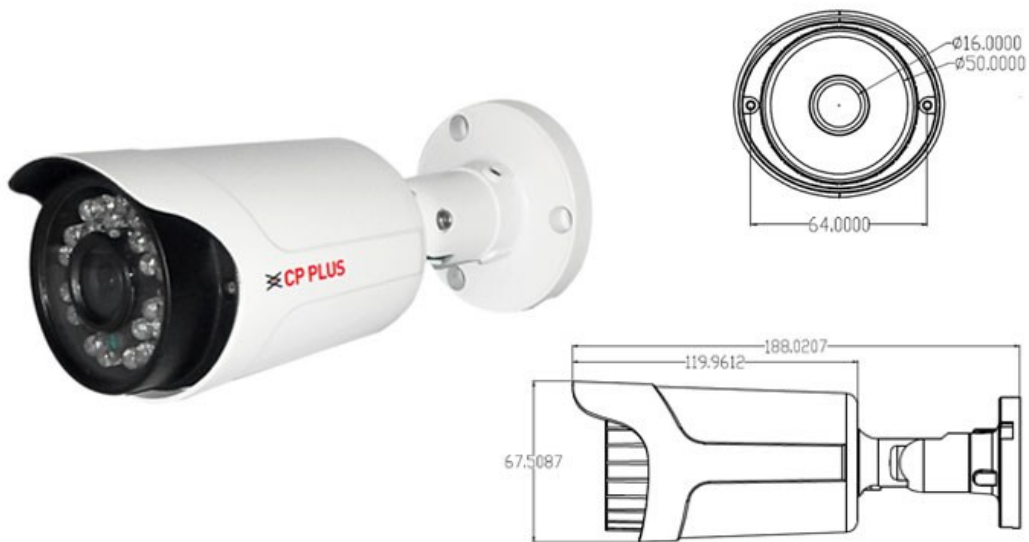

**CP- VCG-T13L2J****1.3 MP HDCVI IR Bullet Camera - 20 Mtr.****CP PLUS**  
**CORAL****Main Features**

- 1/2.9" 1.3MP HQIS Pro Image Sensor
- 25/30fps@1.3MP
- Day/Night(ICR), AWB, AGC, BLC
- 3.6mm Lens
- IR Range of 20 Mtr.
- IP66

**CP- VCG-T13L2J****1.3 MP HDCVI IR Bullet Camera - 20 Mtr.****Feature**

Image Sensor  
Minimum Illumination  
Shutter Speed  
White Balance  
Gain Control(AGC)  
Lens  
Back Light Compensation  
S/N Ratio  
Video Streaming  
Video Output  
ICR  
IR  
No. of IR LEDs  
Operating Temperature  
Humidity  
Power Source  
Weatherproof Standard  
Dimension  
Weight

**Specification**

1/2.9" 1.3 MP HQIS Pro Image Sensor  
Color (0.01Lux)  
1/60-1/100,000sec  
Auto  
Auto  
3.6mm  
Auto  
>50dB  
1.3MP@25 fps  
1.0Vp-p75Ω  
Supports  
IR Range of 20 Mtr.  
24  
-10°C~+50°C  
RH95% Max  
DC12V  
IP66  
φ71mm x 180mm  
320 g..