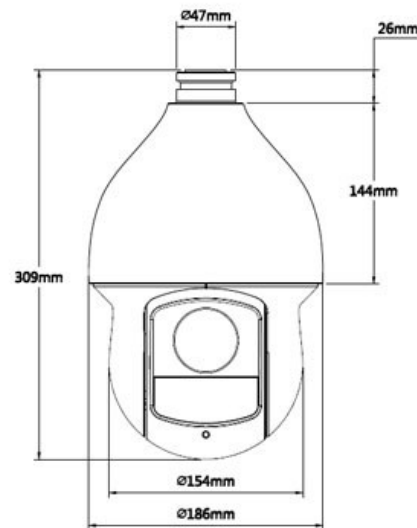

CP- UNP-2020TL10-P**2 MP Full HD IP IR PTZ Camera - 100 Mtr.****Main Features**

- 1/2.8" CMOS Image sensor
- Powerful 20x Optical and 16x Digital zoom
- Support Triple-streams encoding
- Max. 25/30fps@1080P and 50/60fps@720P Resolution
- DWDR, Day/Night (ICR), Ultra DNR, Auto iris, Auto focus
- Up to 300 Presets, 8 Tour, 5 Pattern, 5 Auto scan
- Max 400°/s pan speed, 360° endless pan rotation
- IR Range of 100 Mtr.
- Built-in 2/1 alarm in/out, IP66, SD Card, PoE Plus
- Mobile Software: iCMOB, gCMOB
- CMS Software: KVMS Pro, vOptimus Pro

CP- UNP-2020TL10-P

2 MP Full HD IP IR PTZ Camera - 100 Mtr.

Feature

Image Sensor
 Effective Pixels
 S/N Ratio
 Minimum Illumination
 Focal Length
 White Balance
 Focus Control
 Close Focus Distance
 Angle of View
 Electronic Shutter
 AGC control
 Back Light Compensation
 Optical Zoom
 Digital Zoom
 Pan Travel
 Tilt Travel
 Presets
 Preset Speed
 Privacy Masking
 Special Features
 Power up Action
 Idle Motion
 Day/Night: IR Cut Filter
 Video Compression
 Video Streaming
 Audio Compression
 Audio Streaming
 IVS
 Networking
 Protocols

CP- UNP-2020TL10-P

2 MP Full HD IP IR PTZ Camera - 100 Mtr.

Feature

Alarm
Max Remote Users
Operating Temperature
Smart Phone
Memory Slot
Weather Proof Standard
Dimension
Weight
Power Source
Power Consumption

Specification

2/1 channel In/Out
20 users
-40°C ~ 70°C / Less than 90% RH
iPhone, iPad, Android Phone
Micro SD, Max 128GB
IP66
Φ186 (mm) x 309 (mm)
3.5 kg
AC24V, POE plus(802.3at)
13W, 23W (IR on)