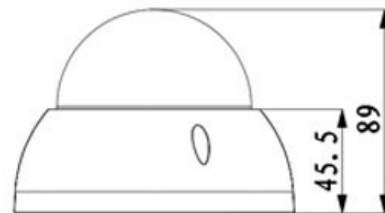

CP- UNC-VB13FL3-MD**1.3 MP HD WDR IR Vandal Dome Camera - 30Mtr.****Main Features**

- 1/3"1.3MP PS CMOS Image Sensor
- Max 25fps@1.3MP
- H.264 and MJPEG dual-stream encoding
- WDR, Day/Night (ICR), Auto Iris, 3DNR, AWB, AGC, BLC
- 2.7 -12mm Varifocal Lens
- IR Range of 30 Mtrs, IP66, IK10, PoE
- Mobile Software: iCMOB, gCMOB, wCMOB
- CMS Software: KVMS Pro, vOptimus Pro

CP- UNC-VB13FL3-MD

1.3 MP HD WDR IR Vandal Dome Camera - 30Mtr.

Feature

Image Sensor
Minimum Illumination
Shutter Speed
White Balance
Lens
Gain Control (AGC)
Video Compression
S/N Ratio
Back Light Compensation
Video Streaming
Resolution
Privacy Mask
ICR
Protocol
Ethernet
User Account
IR
Smart Phone
Micro SD
Operating Temperature
Power Source
Power Consumption
Weatherproof Standard
Dimension
Weight