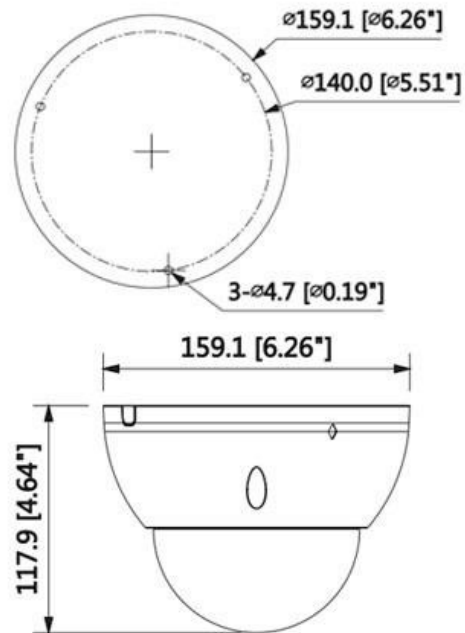

CP- UNC-VE41ZL4E-VMD**4MP WDR AI IR Vandal Dome Camera - 40Mtr.****Main Features**

- 1/1.8" 4MP PS CMOS Image Sensor (1.411 cm)
- 25/30fps@(2688 × 1520), 50/60fps@1080P(1920 × 1080)
- Instastream, H.265 and H.264+ triple-stream encoding
- WDR(140dB), Day/Night (ICR), 3D-DNR, Defog, EIS, AWB, AGC, BLC, HLC
- 2.7 -12mm Motorized Lens
- IR Range of 40 Mtrs, Micro SD Card, IP67, IK10, PoE
- Mobile Software: iCMOB, gCMOB
- CMS Software: KVMS Pro

CP- UNC-VE41ZL4E-VMD

4MP WDR AI IR Vandal Dome Camera - 40Mtr.

Feature

Image Sensor
 Minimum Illumination
 Effective Pixels
 Shutter Speed
 White Balance
 Lens
 Gain Control (AGC)
 Video Compression
 Back Light Compensation
 Angle of View
 S/N Ratio
 Video Streaming
 Resolution
 Motion detection
 Privacy Mask
 Face Detection
 Audio Input
 Audio Output
 Audio Compression
 Alarm IN
 Alarm Out
 Protocol