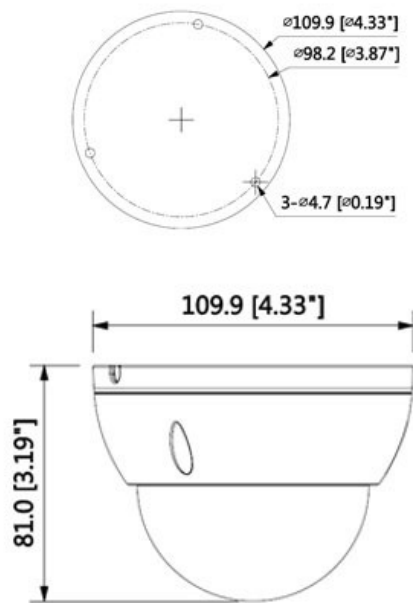

CP- UNC-VD41L3-VMD**4MP WDR IR Vandal Dome Camera - 30Mtr.****Main Features**

- 1/3" 4Megapixel PS CMOS Image Sensor (0.84667cm)
- 25/30fps@4M(2688x1520)
- Instastream, H.265 and H.264 Triple - stream encoding
- WDR(120dB), Day/Night (ICR), 3DNR, AWB, AGC, BLC
- 3.6mm fixed lens (2.8mm, 6mm optional)
- IR Range of 30 Mtrs, IP67, IK10, PoE, SD Card
- Mobile Software: iCMOB, gCMOB
- CMS Software: KVMS Pro

CP- UNC-VD41L3-VMD

4MP WDR IR Vandal Dome Camera - 30Mtr.

Feature	Specification
Image Sensor	1/3" 4Megapixel progressive scan CMOS (0.84667cm)
Minimum Illumination	0.08Lux/F2.0 (Color), 0Lux/F2.0 (IR on)
Shutter Speed	Auto/Manual, 1/3(4)~1/100000s
White Balance	Auto/Manual
Gain Control (AGC)	Auto/Manual
Lens	3.6mm(2.8mm, 6mm optional)
Video Compression	Instastream/H.265/H.264+/H.264
Back Light Compensation	BLC / HLC / WDR(120dB)
S/N Ratio	More than 50dB
Video Streaming	Main Stream: 4M(1~25/30fps), Sub Stream D1/CIF(1~25/30fps), Third Stream: 720P(1~25/30fps)
Resolution	4M(2688×1520) / 3M(2304×1296) / 1080P(1920×1080) / 1.3M(1280×960) / 720P(1280×720) / D1(704×576/704×480) / VGA(640×480) / CIF(352×288/352×240)
Digital Zoom	16x
Motion detection	Off / On (4 Zone, Rectangle)
Privacy Mask	Up to 4 areas
ICR	Auto (ICR)/Color/B/W
ROI	Off / On (4 Zone)
Audio Input	1 Ch.
Audio Compression	G.711a/ G.711Mu/ AAC/ G.726
Audio Output	1 Ch.
Alarm IN	1 Ch.
Alarm Out	1 Ch.
Protocol	HTTP; HTTPS; TCP; ARP; RTSP; RTP; UDP; SMTP;FTP; DHCP; DNS; DDNS; PPPOE; IPv4/v6; QoS; UPnP; NTP; Bonjour; 802.1x; Multicast; ICMP;IGMP; SNMP,ONVIF, PSIA, CGI
Smart Detection	Tripwire, Intrusion, Object Abandoned/Missing, Face Detection
Ethernet	RJ-45 (10/100Base-T)
User/Host	20 Users
IR	IR Range of 30 Mtr.
Smart Phone	IOS, Android
Micro SD	Micro SD, Max 128GB

CP- UNC-VD41L3-VMD**4MP WDR IR Vandal Dome Camera - 30Mtr.****Feature**

Operating Temperature

Power Source

Power Consumption

Weatherproof Standard

Dimension

Weight

Specification