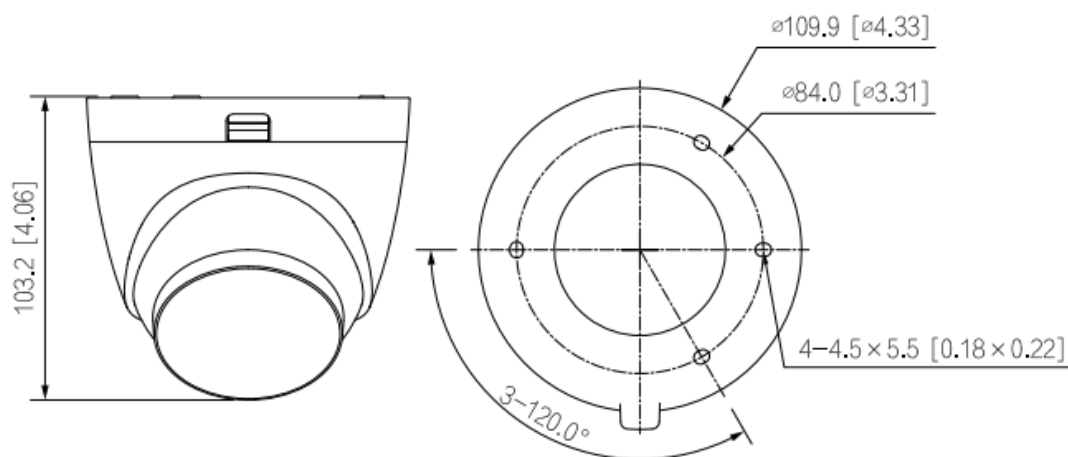

CP-UNC-DA41PL3C-Y

4MP IR Network Dome Camera - 30Mtr.

Feature	Specification
Image Sensor	1/3" 4MP PS CMOS Image Sensor (0.84667cm)
Minimum Illumination	0.01 lux@F2.0 (Color, 30 IRE) 0.001 lux@F2.0 (B/W,30 IRE) 0 lux (IR on)
Effective Pixels	2560 (H) × 1440 (V)
Shutter Speed	Auto/Manual, 1/3~1/100000s
White Balance	Auto; natural; street lamp; outdoor; manual; regional custom
Lens	3.6mm
Lens Type	Fixed-focal
Mount Type	M12
Max. Aperture	F2.0
Iris Control	Fixed
Close Focus Distance	1.4m
DORI Distance	85.2m (Detect) 34.1m (Observe) 17m (Recognize) 8.5m (Identify)
Gain Control (AGC)	Auto
Video Compression	H.265/Smart H.264+/H.264/ H.264B/ MJPEG (only supported by the sub stream)
Encode Strategy	Instastream
Angle of View	H: 76°; V: 40°; D: 92°
Back Light Compensation	BLC / HLC / DWDR
S/N Ratio	>56dB
Video Streaming	Main stream: 2560 × 1440@(1–25/30 fps) Sub stream: 704 × 576@(1–25 fps)/704 × 480@(1–30 fps) *The values above are the max. frame rates of each stream; for multiple streams, the values will be subjected to the total encoding capacity.
Resolution	4M (2560 × 1440); 3M (2304 × 1296); 1080p (1920 × 1080); 1.3M (1280 × 960); 720p (1280 × 720); D1 (704 × 576/704 × 480); VGA (640 × 480); CIF (352 × 288/352 × 240)
Mirror	Support
Motion detection	Off / On (4 area, Rectangle)

Feature	Specification
Weatherproof Standard	IP67
Casing	Plastic
Dimension	103.2 mm × Φ109.9 mm (4.06" × Φ4.33")
Weight	0.24kg

Dimensions (mm/inch)

Accessories : Optional

CP-UA-B2P
Pole Mount

Company Name: