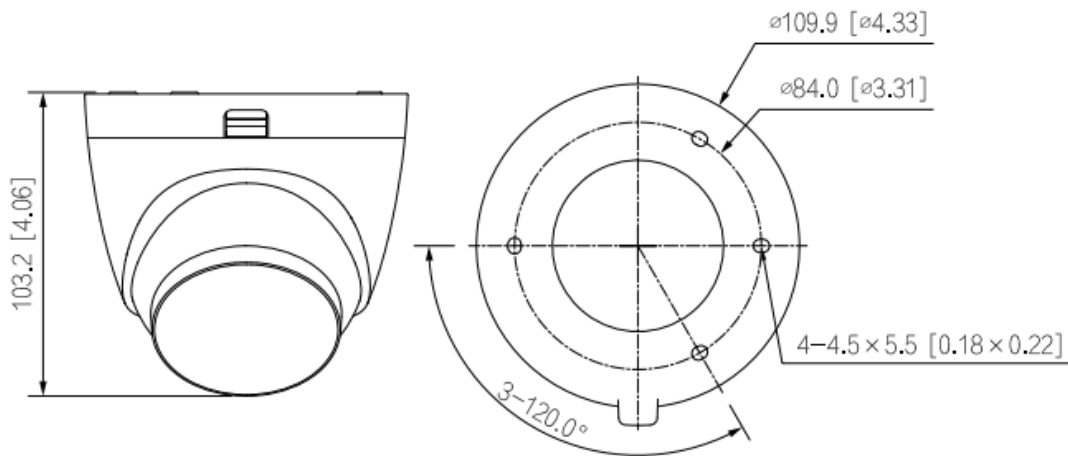

## CP-UNC-DA21PL3C-GP-Y

2MP Full-Color Guard+ Network Dome Camera -  
30Mtr.

Feature	Specification
Image Sensor	1/3.2" 2MP PS CMOS Image Sensor (0.7937cm)
Minimum Illumination	0.01 lux@F1.6 (Color, 30 IRE) 0.001 lux@F1.6 (B/W,30 IRE)
Effective Pixels	1920 (H) × 1080 (V)
Shutter Speed	Auto/Manual, 1/3~1/100000s
White Balance	Auto; natural; street lamp; outdoor; manual; regional custom
Lens	3.6mm
Lens Type	Fixed-focal
Mount Type	M12
Max. Aperture	F1.6
Iris Control	Fixed
Close Focus Distance	0.9m
DORI Distance	51.9m (Detect) 20.8m (Observe) 10.4m (Recognize) 5.2m (Identify)
Gain Control (AGC)	Auto
Video Compression	H.265/Smart H.264+/H.264/ H.264B/ MJPEG (only supported by the sub stream)
Encode Strategy	Instastream
Angle of View	H: 87°; V: 47°; D: 102°
Back Light Compensation	BLC / HLC / DWDR
S/N Ratio	>56dB
Video Streaming	Main stream: 1920 × 1080@(1–25/30 fps) Sub stream: 704 × 576@(1–25 fps)/704 × 480@(1–30 fps) *The values above are the max. frame rates of each stream; for multiple streams, the values will be subjected to the total encoding capacity.
Resolution	1080p (1920 × 1080); 1.3M (1280 × 960); 720p (1280 × 720); D1 (704 × 576/704 × 480); CIF (352 × 288/352 × 240)
Mirror	Support
Motion detection	Off / On (4 area, Rectangle)

Feature	Specification
Weatherproof Standard	IP67
Casing	Plastic
Dimension	103.2 mm × Φ109.9 mm (4.06" × Φ4.33")
Weight	0.24kg

Dimensions (mm/inch)

Accessories : Optional

CP-UA-B2P  
Pole Mount

**Company Name:**