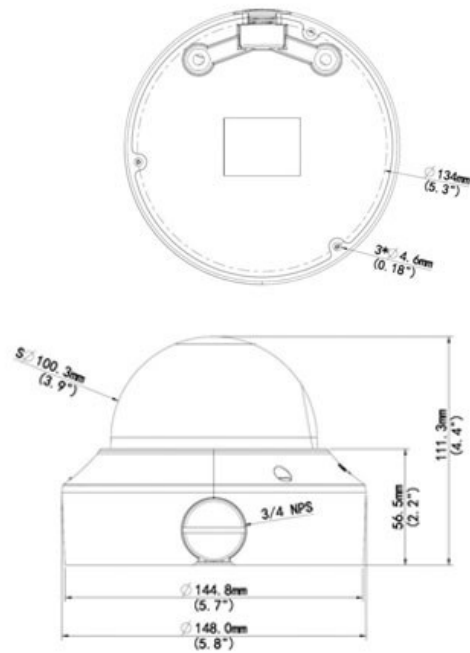

**CP-VNC-V21ZR3-VMDS****2 MP Full HD WDR Array Vandal Dome Camera - 30 Mtr.****Main Features**

- 1/2.8" 2MP PS CMOS Image Sensor
- Max 25/30fps@1080P
- Ultra 265, H.265, H.264, MJPEG Triple-stream encoding
- Support Super Starlight Function
- WDR(120dB), Day/Night (ICR), 2D/3D-DNR, Corridor Mode, ROI, AWB, AGC, BLC, HLC
- 2.7~13.5mm Motorized Lens
- IR Range of 30 Mtrs, Smart IR, Micro SD, IP67, IK10, PoE
- Supports Instastream technology, save disk space and bandwidth upto 70%
- Mobile Software: Android, iOS
- CMS Software: IVMS

## 2 MP Full HD WDR Array Vandal Dome Camera - 30 Mtr.

**CP- VNC-V21ZR3-VMDS****2 MP Full HD WDR Array Vandal Dome Camera - 30 Mtr.****Feature**

IR  
OSD  
Micro SD  
Casing  
Operating Temperature  
Humidity  
Power Source  
Power Consumption  
Weatherproof Standard  
Dimension  
Weight