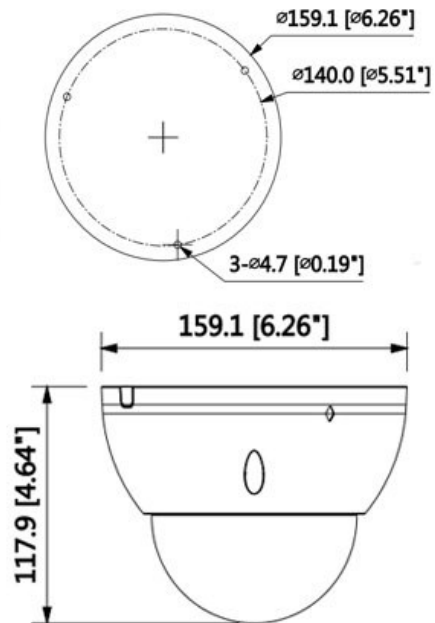

CP- UVC-VC4K08ZL5H-VD**4K WDR HDCVI IR Vandal Dome Camera - 50Mtr.****Main Features**

- 1/2" 8Megapixel progressive scan CMOS
- Max. 15fps@3840×2160
- 3.7-11mm motorized lens
- Up to 500m transmission with RG59 coaxial cable
- WDR(120dB), Day/Night (ICR), 2D/3D-DNR, AWB, AGC, BLC, HLC
- 3x optical motorized zoom lens
- IR Range of 50 Mtrs.
- IP67, IK10

CP- UVC-VC4K08ZL5H-VD**4K WDR HDCVI IR Vandal Dome Camera - 50Mtr.****Feature**

Image Sensor
Effective Pixels
Minimum Illumination
Shutter Speed
White Balance
Gain Control (AGC)
Lens
S/N Ratio
Back Light Compensation
Angle of View
Video Streaming
Video Output
Resolution
ICR
Audio Input
Alarm IN
Alarm Out
IR
OSD
Operating Temperature
Power Source
Power Consumption
Weatherproof Standard
Dimension
Weight

Specification

1/2" CMOS
3840(H)×2160(V), 8MP
0.01Lux/F1.5(Color), 30IRE,0lux/F1.5(B/W)
1/1s~1/100,00s
Auto / Manual
Auto
3.7-11mm motorized Lens
More than 65dB
BLC / HLC / WDR(120dB)
H: 112°~46°
PAL:3840×2160@12.5fps,2560x1440@25fps; NTSC:3840×2160@15fps,2560x1440@30fps
1-channel HDCVI 4K video output & 1-channel CVBS video output
8MP (3840×2160)
Auto (ICR) / Manual
1 channel
2 channel
1 channel
IR Range of 50 Mtr.
Multi-language
-40°C~+60°C/ Less than 95%RH
12V DC ±25%/24V AC ±25%
Max 12.4W
IP67 & IK10
Φ159.1mm×117.9mm (Φ6.26"×4.64")
0.90kg