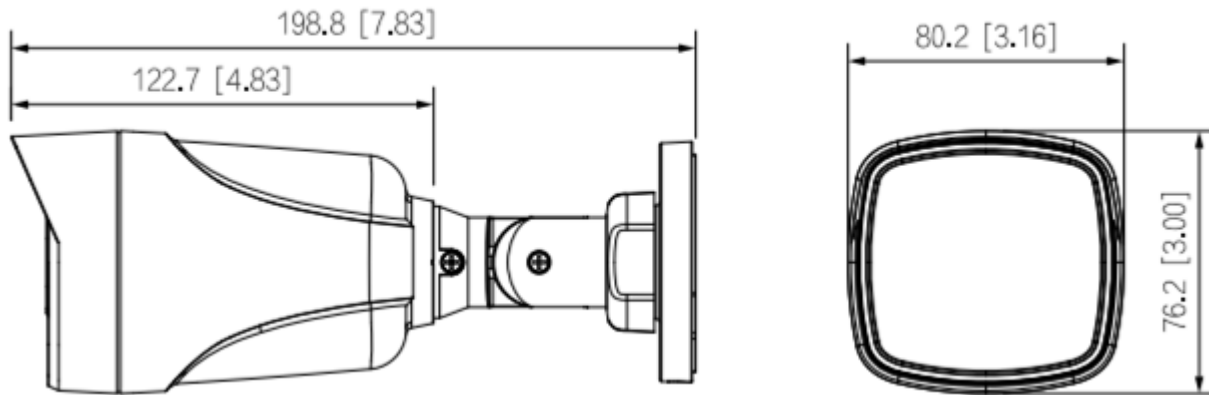

## 4MP IR Network Bullet Camera - 30Mtr.

Feature	Specification
Image Sensor	1/3" 4MP PS CMOS Image Sensor (0.84667cm)
Minimum Illumination	0.01 lux@F2.0 (Color, 30 IRE) 0.001 lux@F2.0 (B/W,30 IRE) 0 lux (IR on)
Effective Pixels	2560 (H) × 1440 (V)
Shutter Speed	Auto/Manual, 1/3~1/100000s
White Balance	Auto; natural; street lamp; outdoor; manual; regional custom
Lens	3.6mm
Lens Type	Fixed-focal
Mount Type	M12
Max. Aperture	F2.0
Iris Control	Fixed
Close Focus Distance	1.4m
DORI Distance	85.2m (Detect) 34.1m (Observe) 17m (Recognize) 8.5m (Identify)
Gain Control (AGC)	Auto
Video Compression	H.265/Smart H.264+/H.264/ H.264B/ MJPEG (only supported by the sub stream)
Encode Strategy	Instastream
Angle of View	H: 76°; V: 40°; D: 92°
Back Light Compensation	BLC / HLC / DWDR
S/N Ratio	>56dB
Video Streaming	Main stream: 2560 × 1440@(1–25/30 fps) Sub stream: 704 × 576@(1–25 fps)/704 × 480@(1–30 fps) *The values above are the max. frame rates of each stream; for multiple streams, the values will be subjected to the total encoding capacity.
Resolution	4M (2560 × 1440); 3M (2304 × 1296); 1080p (1920 × 1080); 1.3M (1280 × 960); 720p (1280 × 720); D1 (704 × 576/704 × 480); VGA (640 × 480); CIF (352 × 288/352 × 240)
Mirror	Support
Motion detection	Off / On (4 area, Rectangle)

Feature	Specification
Dimension	198.9 mm × 80.2 mm × 76.2 mm (7.83" × 3.16" × 3.00") (L × W × H)
Weight	0.25kg

Dimensions (mm/inch)

**Company Name:**

CP PLUS (Aditya Infotech Ltd.)

F-28 Okhla Industrial Area, Phase 1,