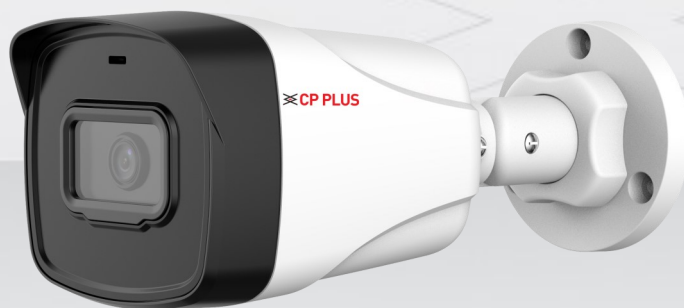

# CP-UNC-TA41PL3-Y

## 4MP IR Network Bullet Camera - 30Mtr.

- 1/3" 4MP PS CMOS Image Sensor (0.84667cm)
- Max. 4MP(2560 × 1440)@30fps
- Instastream, H.265 and Smart H.264+ dual-stream encoding
- DWDR, Day/Night (ICR), 3D-DNR, ROI, AWB, AGC, BLC, HLC
- 3.6mm fixed lens
- IR Range of 30 Mtrs, IP67, PoE
- Mobile Software: iCMOB, gCMOB
- CMS Software: KVMS Pro