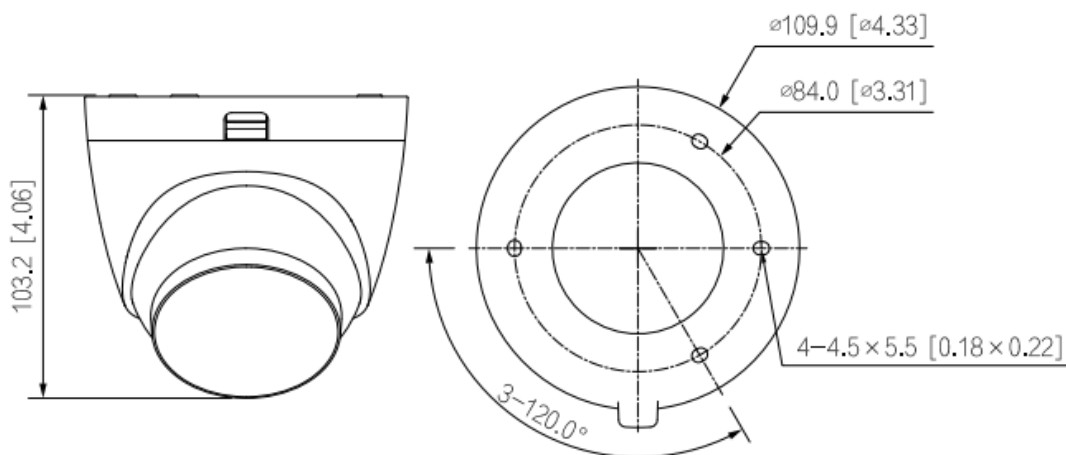

CP-UNC-DA21PL3C-Y

2MP Full HD IR Network Dome Camera - 30Mtr.

Feature	Specification
Image Sensor	1/3.2" 2MP PS CMOS Image Sensor (0.7937cm)
Minimum Illumination	0.01 lux@F2.0 (Color, 30 IRE) 0.001 lux@F2.0 (B/W,30 IRE) 0 lux (IR on)
Effective Pixels	1920(H) x 1080(V)
Shutter Speed	Auto/Manual, 1/3~1/100000s
White Balance	Auto; natural; street lamp; outdoor; manual; regional custom
Lens	3.6mm
Lens Type	Fixed-focal
Mount Type	M12
Max. Aperture	F2.0
Iris Control	Fixed
Close Focus Distance	0.8m
DORI Distance	55m (Detect) 22m (Observe) 11m (Recognize) 5.5m (Identify)
Gain Control (AGC)	Auto
Video Compression	H.265/Smart H.264+/H.264/ H.264B/ MJPEG (only supported by the sub stream)
Encode Strategy	Instastream
Angle of View	H: 79°; V: 43°; D: 94°
Back Light Compensation	BLC / HLC / DWDR
S/N Ratio	>56dB
Video Streaming	Main stream: 1920 × 1080@(1–25/30 fps) Sub stream: 704 × 576@(1–25 fps)/704 × 480@(1–30 fps) *The values above are the max. frame rates of each stream; for multiple streams, the values will be subjected to the total encoding capacity
Resolution	1080p (1920 × 1080); 1.3M (1280 × 960); 720p (1280 × 720); D1 (704 × 576/704 × 480); CIF (352 × 288/352 × 240)
Mirror	Support
Motion detection	Off / On (4 area, Rectangle)

Feature	Specification
Casing	Plastic
Dimension	103.2 mm × Φ109.9 mm (4.06" × Φ4.33")
Weight	0.24kg

Dimensions (mm/inch)

Accessories : Optional

CP-UA-B2P
Pole Mount

Company Name:

CP PLUS (Aditya Infotech Ltd.)