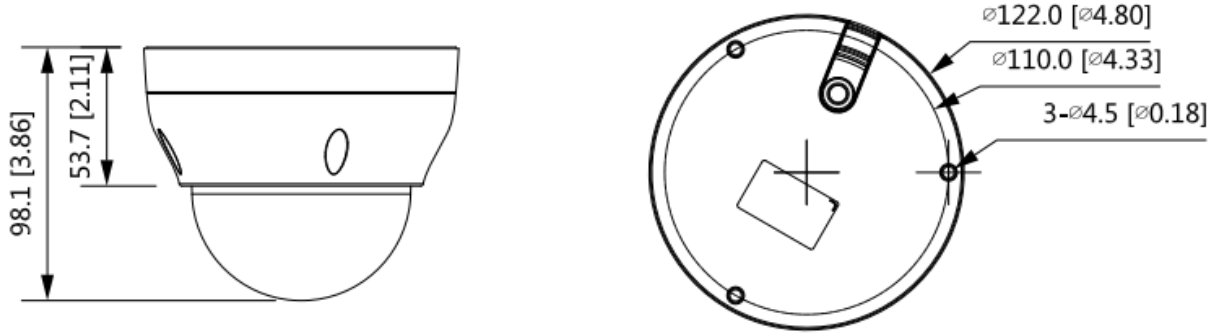

Dimensions (mm/inch)