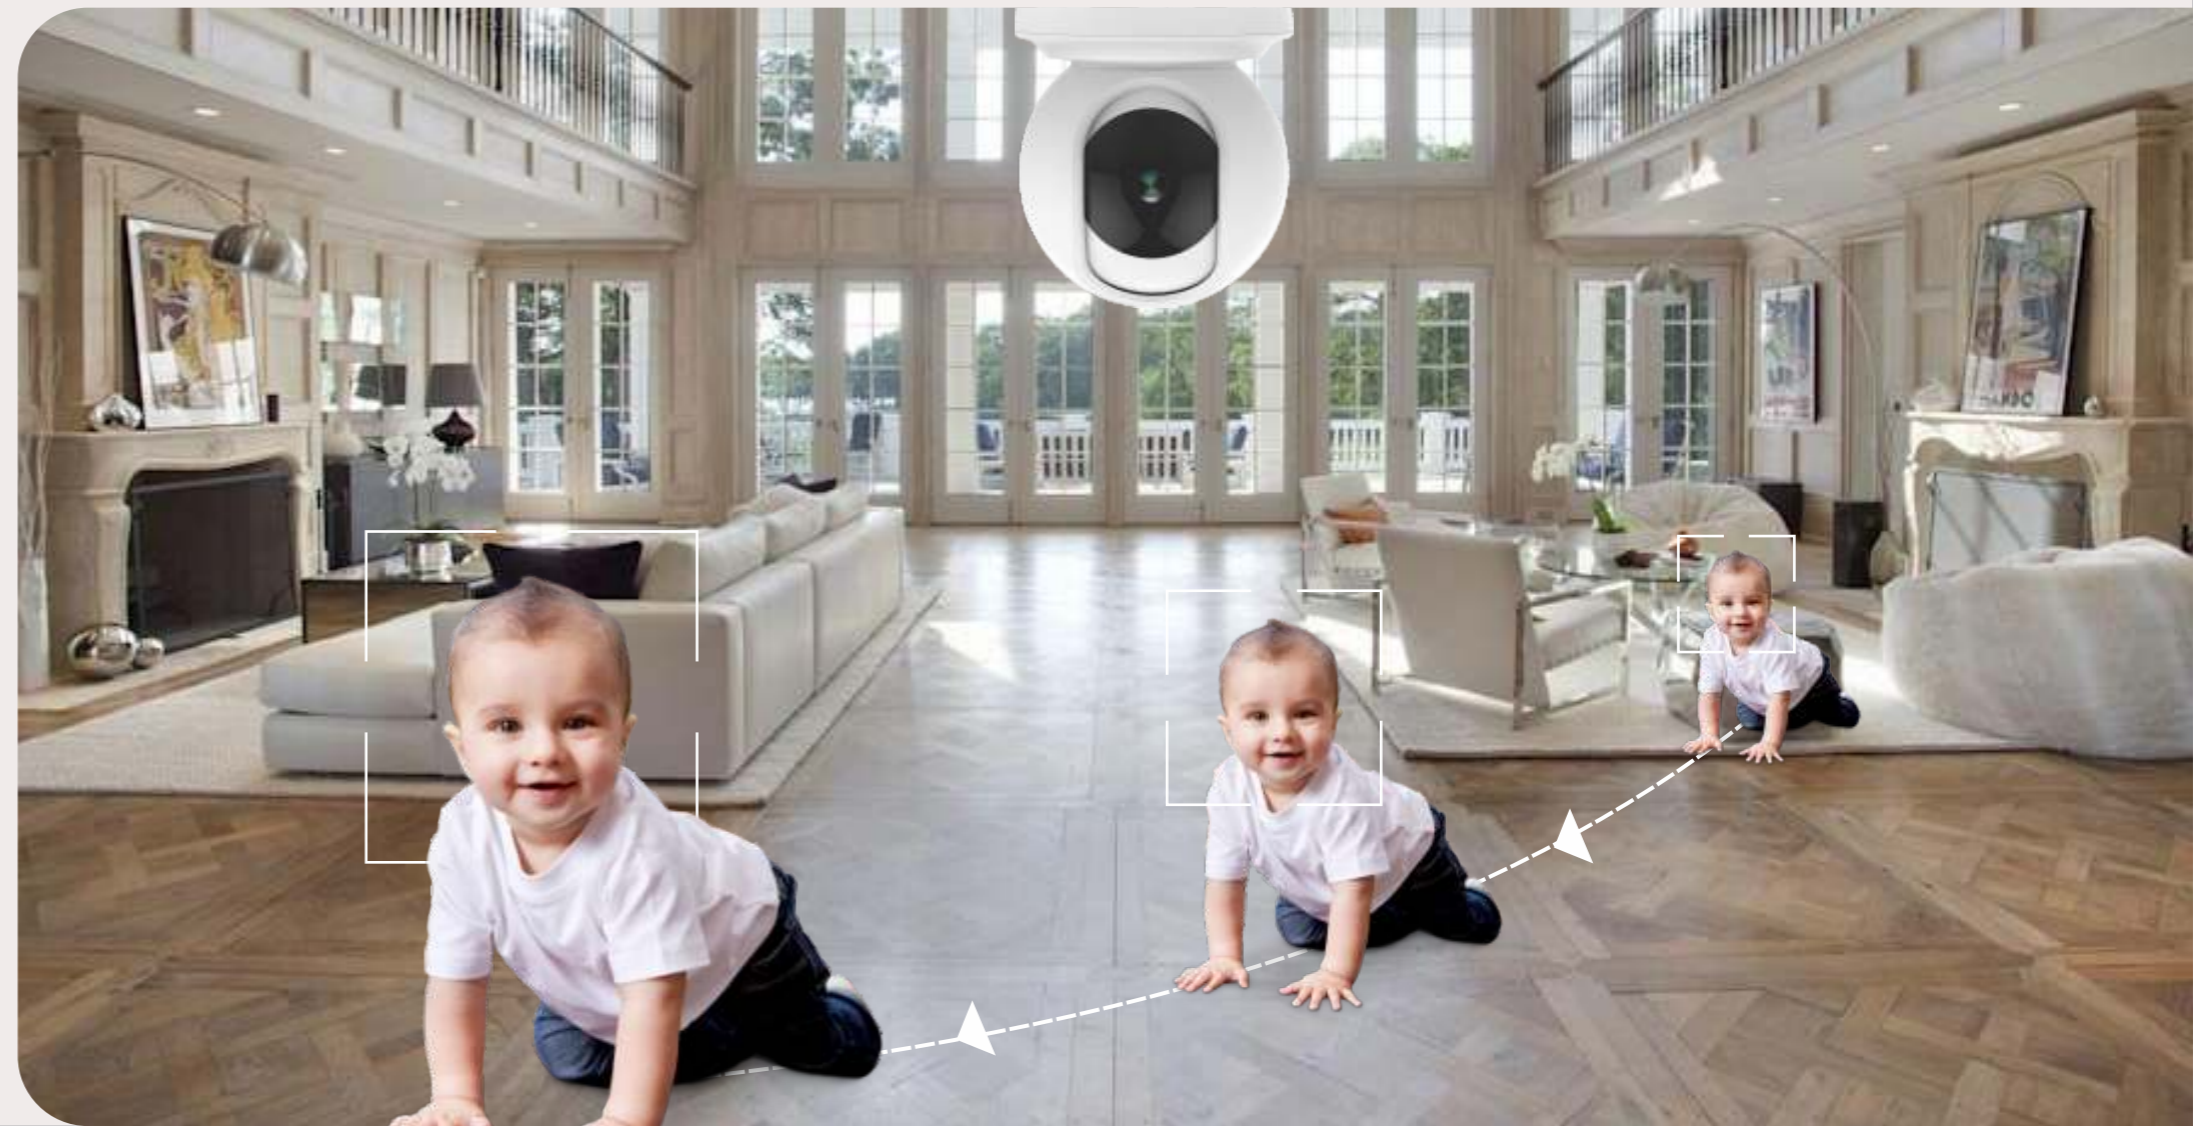

 **ezyKam+**

Smart Home
Wi-Fi Cloud
Security Camera

E21A - 2MP Wi-Fi PT Camera

NOW

720P
Standard Security Camera

1080P
Using the CP Plus Ezykam+ Camera 360

1080P Full HD Video

Designed to represent an enhanced picture quality in full HD video so that every detail can be viewed with vivid clarity and a pixilated video feed can be avoided.

360° View

The camera rotates full 360°, making it convenient for you to view the room from every angle and keep an eye all over the place even when you are away from home.

Motion Detection Alerts

This camera detects movements in the video frame and send alerts in real-time to always keep you notified about what's happening at home.

Supports Motion Tracking

Whenever unexpected motion is detected in the video frame, the camera has been devised to rotate automatically to track the movement of people and record it to investigate later.