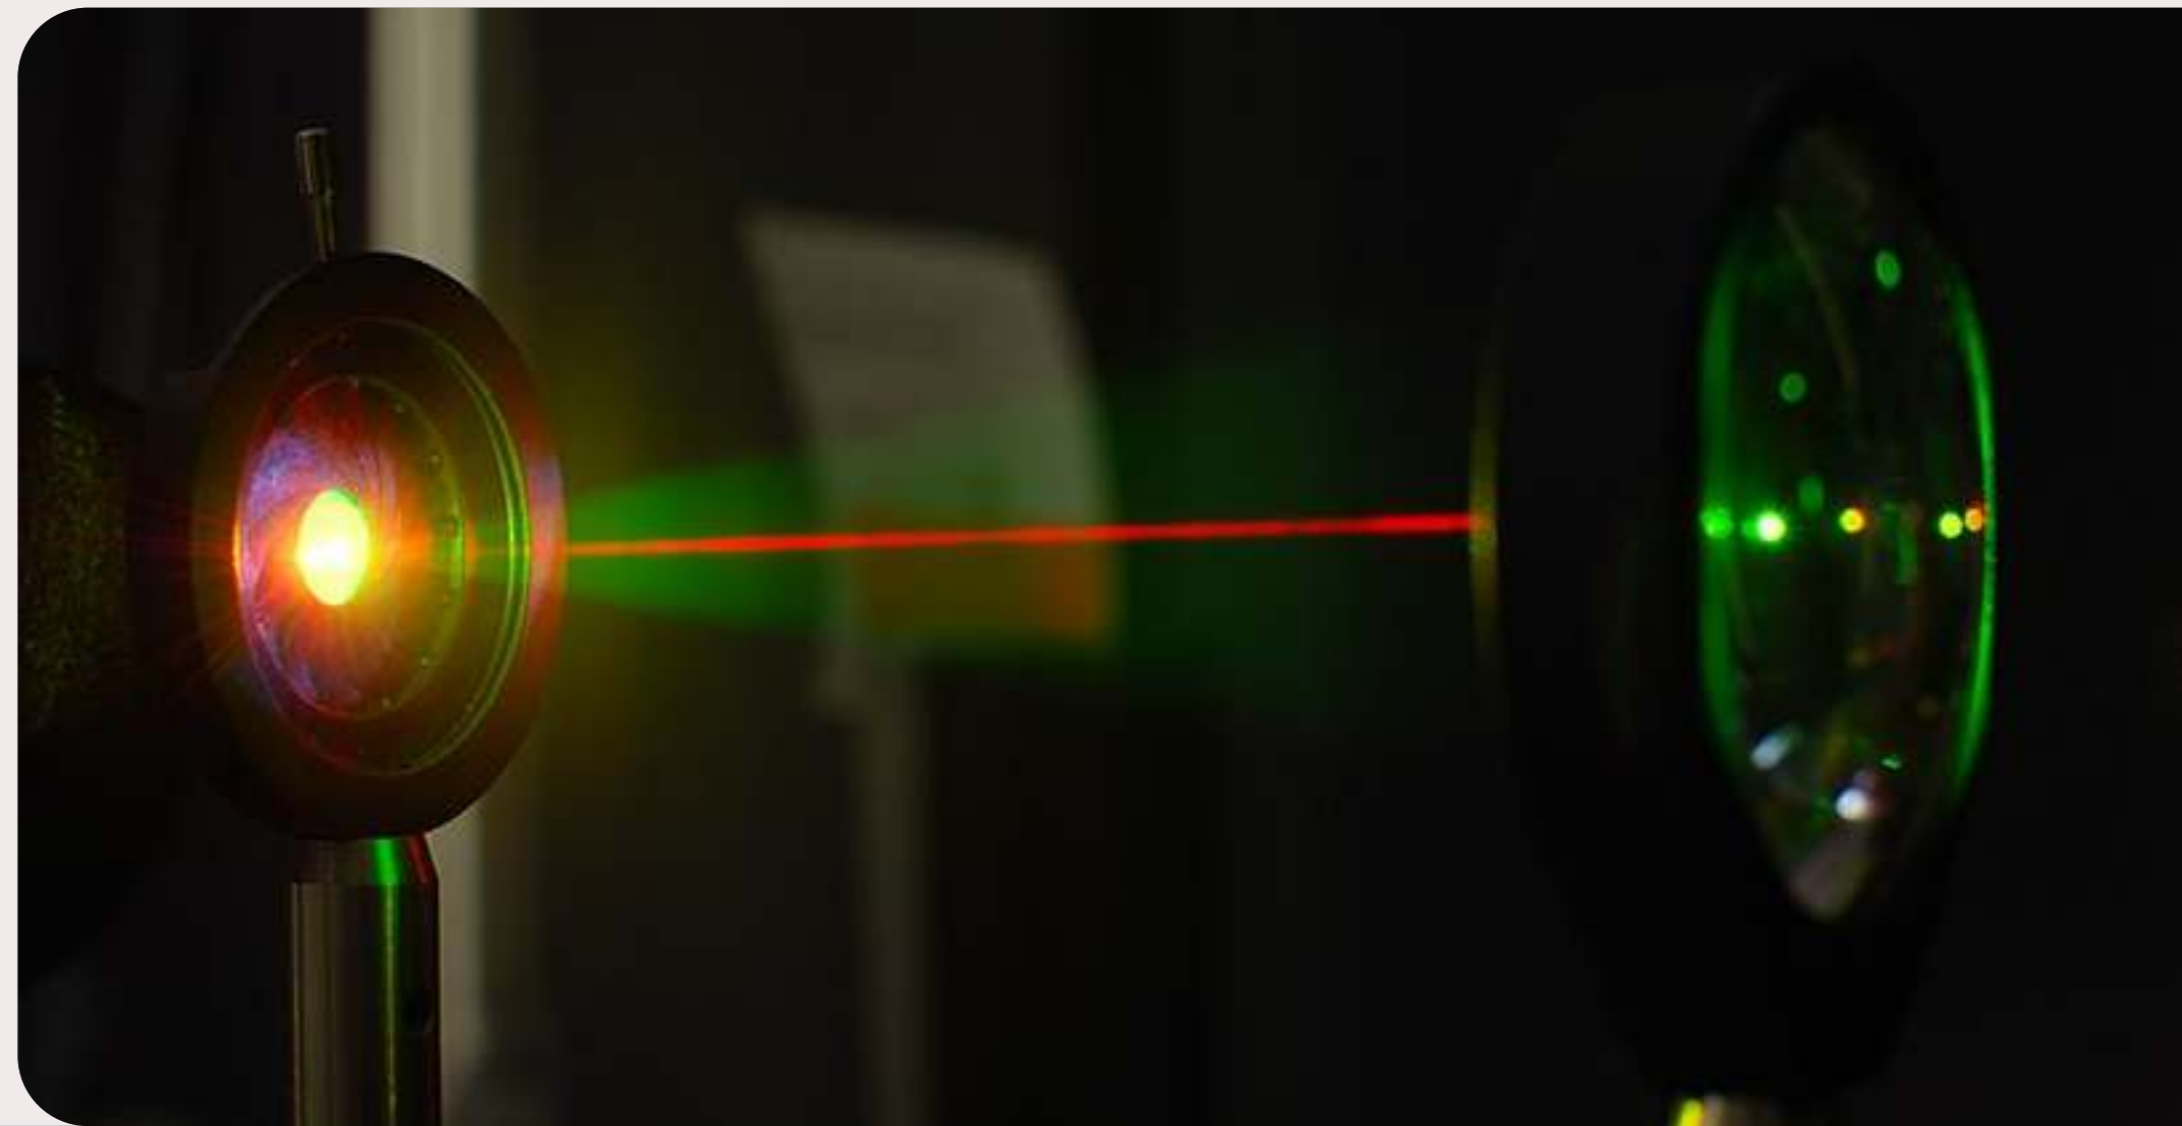

IR Lights

In areas of low illumination &/or dark places, infrared lights help to present a clear video feed even at night, increasing and enhancing the visibility of the lens to capture every detail.